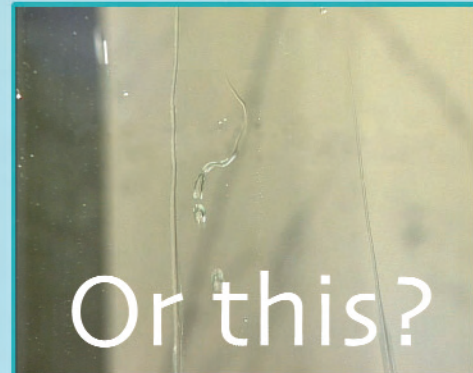

How would you like your shower glass to look?

To ensure your shower glass remains as clean and shiny as the day you bought it, with the least possible effort...

ASK FOR CLEARSHIELD GLASS!!

The incredibly effective way to protect your shower.

Despite your hard work, shower glass becomes increasingly difficult and sometimes impossible to clean, spoiling the appearance and the hygiene of your shower.

Ordinary glass will allow limescale to bond to it. Over time regular washing will simply no longer remove it – no matter how hard you try.

What is ClearShield and why does it work?

Its unique 'non-stick' action makes it difficult for dirt to build up quickly and bond to its surface.

ClearShield in action...

- **Saves time and effort**
- **Keeps your shower looking like new**
- **Creates a more hygienic environment**